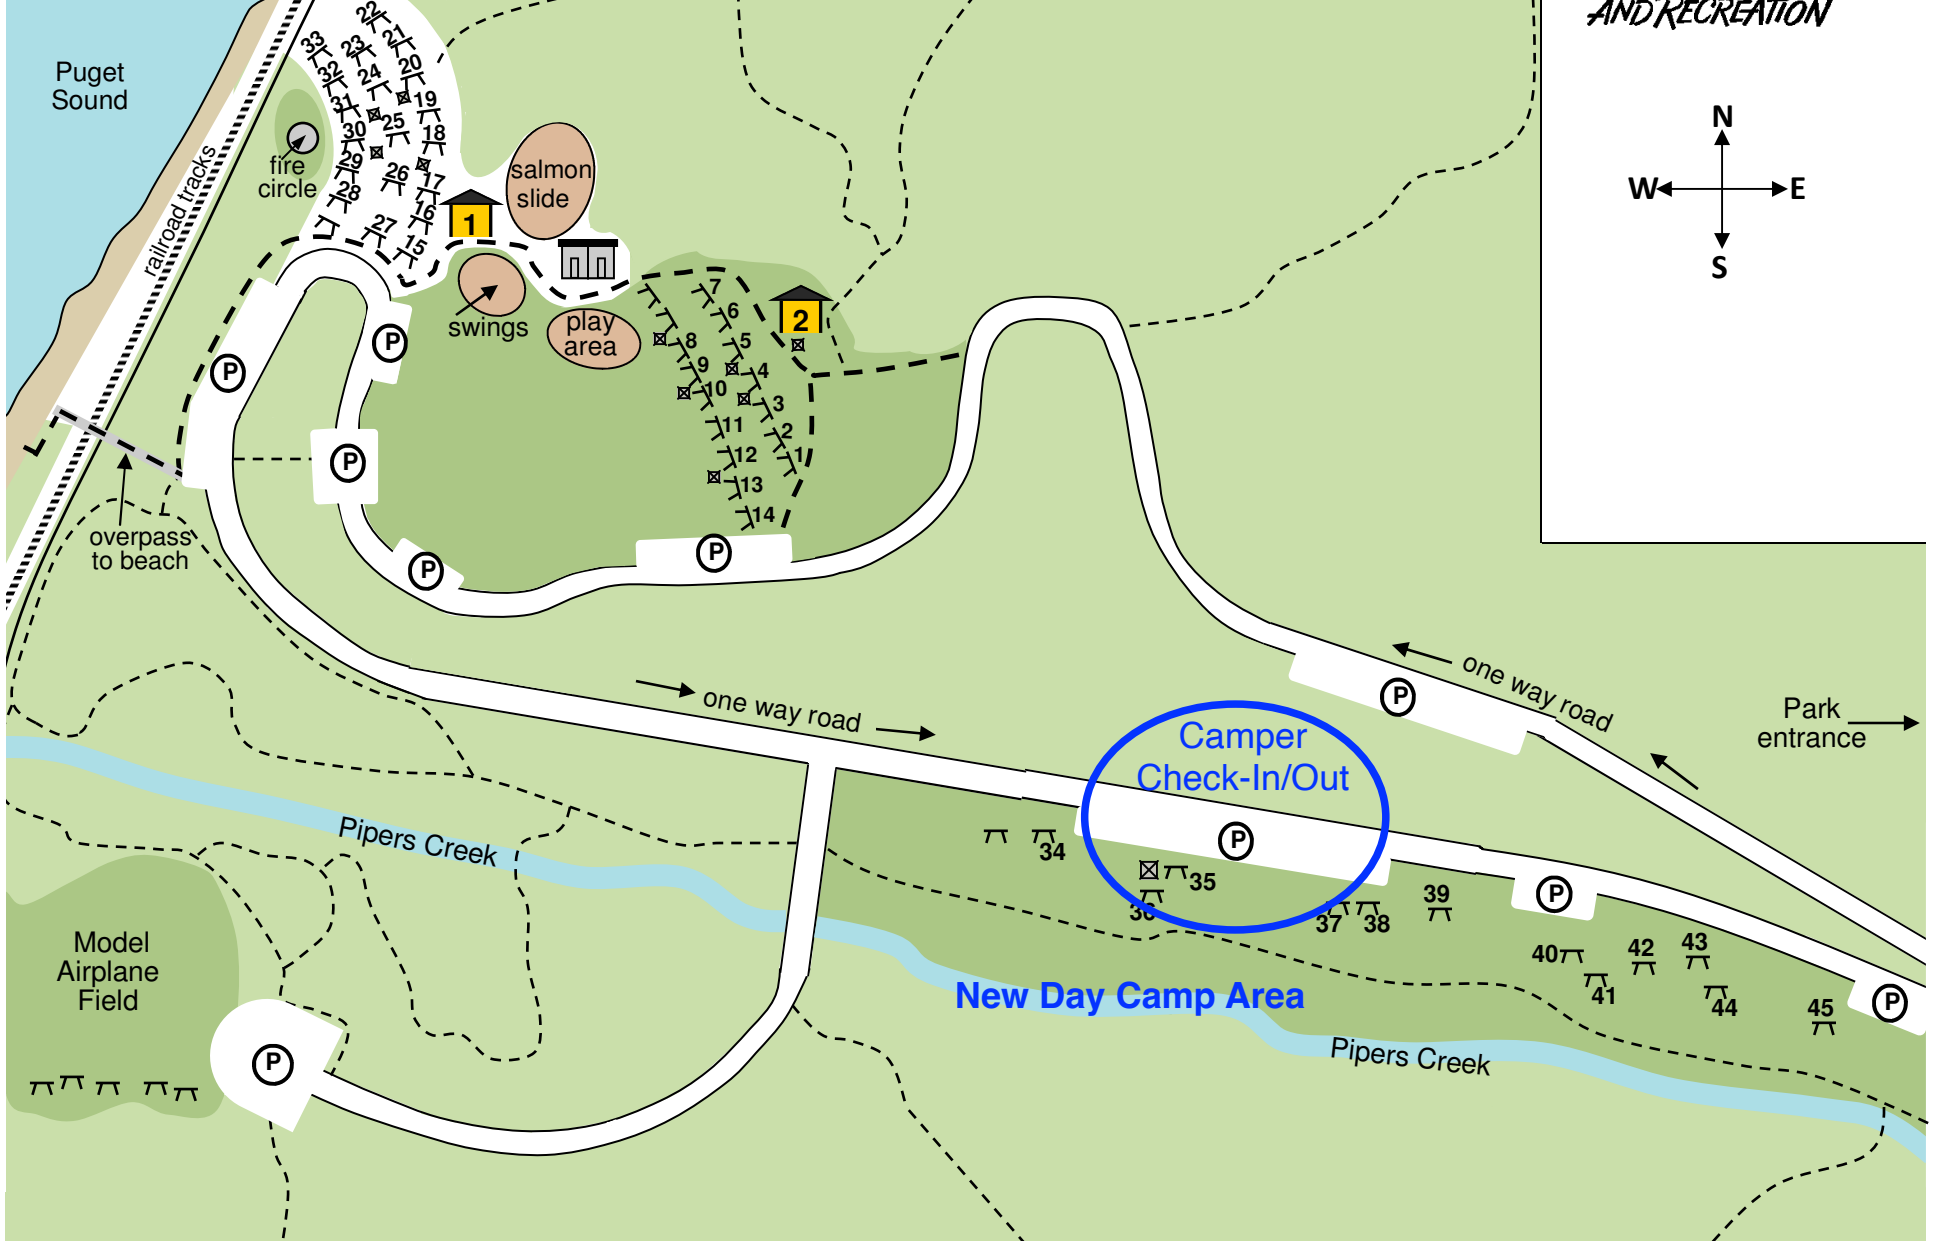

CARKEEK PARK
 950 NW Carkeek Park Road
 Seattle, WA 98177

-  Picnic Table
-  Picnic Shelter
-  BBQ Grill

-  Restroom
-  Parking Lot
-  Pedestrian Pathway

CARKEEK PARK

950 NW Carkeek Park Road
Seattle, WA 98177

I-5 Northbound:

Exit at N 105th St/Northgate Way. Turn left at the light. Stay in the left lane. Turn left at Northgate Way. Follow the road around, cross Aurora Avenue N. Turn right at 3rd Avenue NW. Turn left at NW 110th St. NW 110th St will become Carkeek Park Road. Turn left at Pipers Canyon Road. Follow Piper Canyon Road to the shelters.

I-5 Southbound:

Exit at N 105th St/Northgate Way. Turn right at the light. Follow the road around, cross Aurora Avenue N. Turn right at 3rd Avenue NW. Turn left at NW 110th St. NW 110th St will become Carkeek Park Road. Turn left at Pipers Canyon Road. Follow Piper Canyon Road to the shelters.